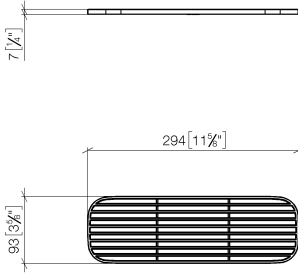

## Grid element - Matte Black

---

82 482 970

- high-quality plastic grid elements
- plastic grid elements

NOTE: Grid elements must be ordered separately.

	Matte Black	82 482 970-33
	Creamy White	82 482 970-51
	Light Grey	82 482 970-52
	Taupe	82 482 970-53

## Grid element - Matte Black

---

82 482 970

mm [inches]

Grid element - Matte Black

---

82 482 970